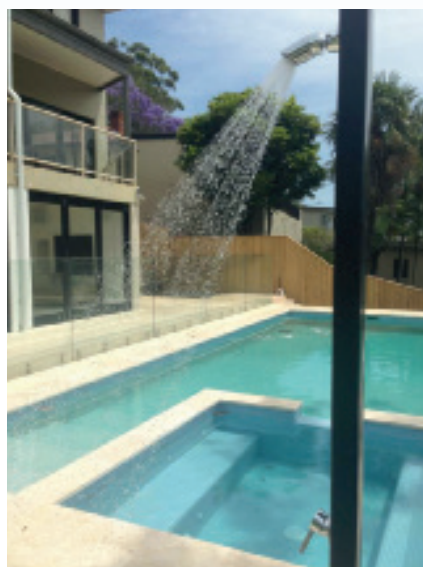

### The Rainbow Shower Pole

- Standard black powder-coated aluminium with custom colour options available
- Hot and cold with fixed shower head
- PARISI “Tondo” mixer and CON-SERV “Pioneer” fixed shower rose – chrome on brass
- Standard measurement: 80mm x 50mm x 2.1m h
- Plumbed from base with deck, concrete, in-ground and wall mount installation options
- Custom options include foot-wash, variable height, colour or hand held hose and rose size
- WELS 3 star, 9L/min