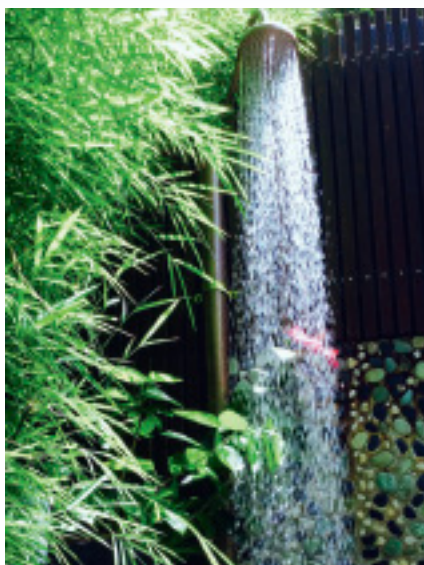

THE SHOWER MEN GROUP

BESPOKE OUTDOOR SHOWERS

The Naeco Copper Shower Pole

- Constructed from copper which will patina naturally over time
- Hot and cold with fixed shower head
- Standard brass t-head tapware with heritage handmade polished copper rose 150mm
- Standard measurement: 65 ø x 2.1m h
- Plumbed from base with deck, in-ground and wall mount installation options
- Custom options include foot-wash, variable height, rose size
- WELS 3 star, 7.67L/min