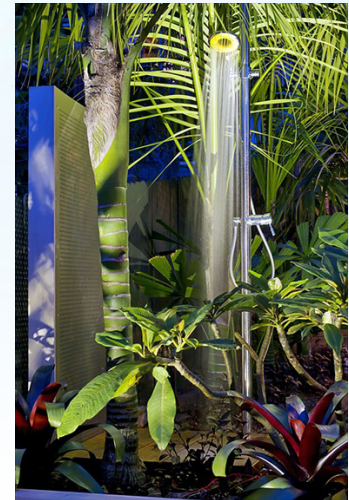

## BESPOKE OUTDOOR SHOWERS

Australia's only completely free standing,  
height adjustable outdoor shower.

### The Hamilton Stainless Steel Shower Pole

- A premium product in 316 polished marine grade stainless steel measuring 50 ø x 2.1m h
- Key feature is adjustable height with steel slide mixer hand piece, and plumbing integrated into a single unit
- Standard installation to suit concrete, deck and in-ground
- Installation drawings and instructions available on request
- Custom install options available
- 'Hard' plumbed hot and cold through base (no flexible connections) providing extra durability
- WELS 3 star, 7.5L/min